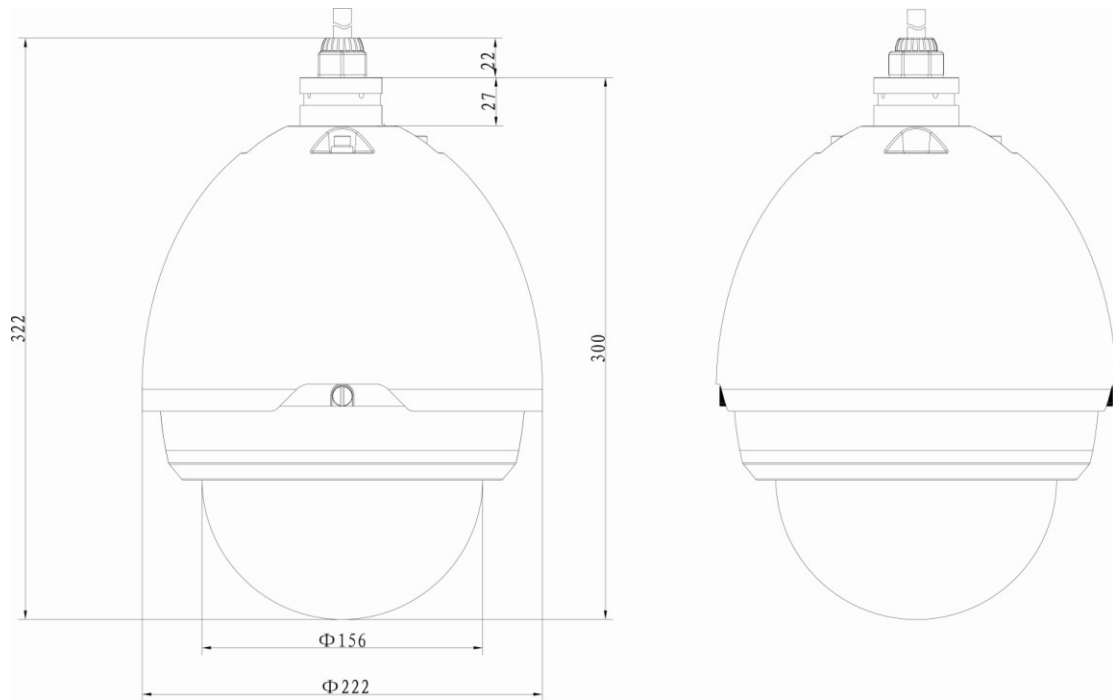

DH-SD6323C/23/30/36/70-HN

Dimensions (mm)